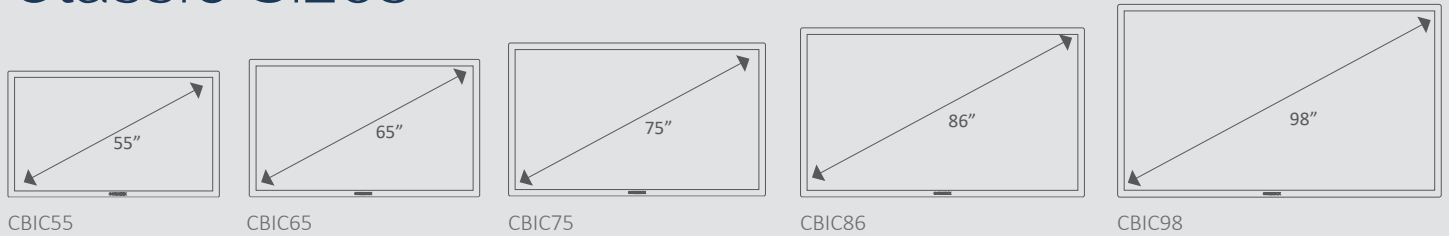

Classic Sizes