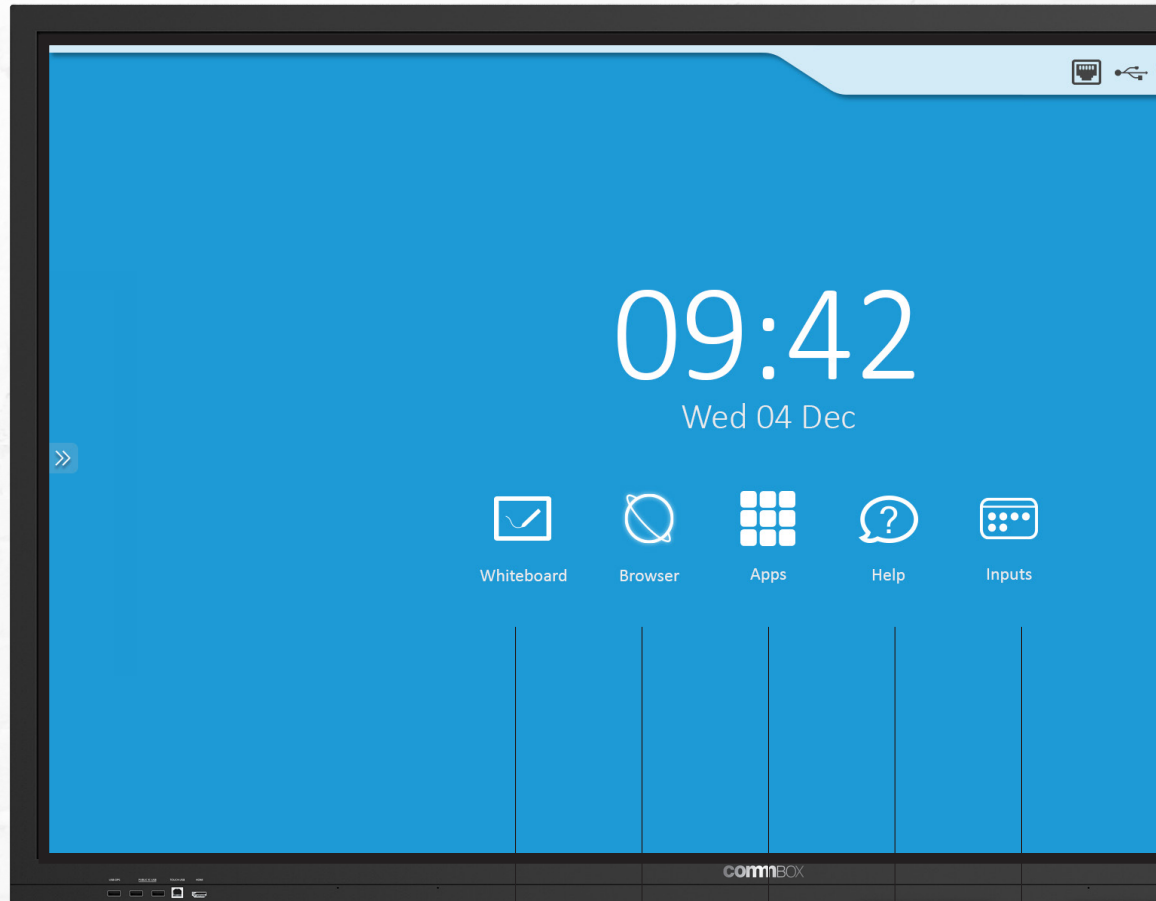

Rugged as ever, the Classic V3 is still the

TOUGHEST TOUCHSCREEN

on the market...

All Classic V3 Touchscreens incorporate 5mm toughened glass, and CommBox Glide™ Technology, ensuring that the panels are smooth and frictionless to touch. With high performance anti-glare properties the Classic V3 is perfect for the Australian classroom.

[Whiteboarding](#)

[Web Browsing](#)

[Apps](#)

[Training](#)

[Switch Inputs](#)

Cultivate an environment of learning, flexibility, innovation & collaboration...