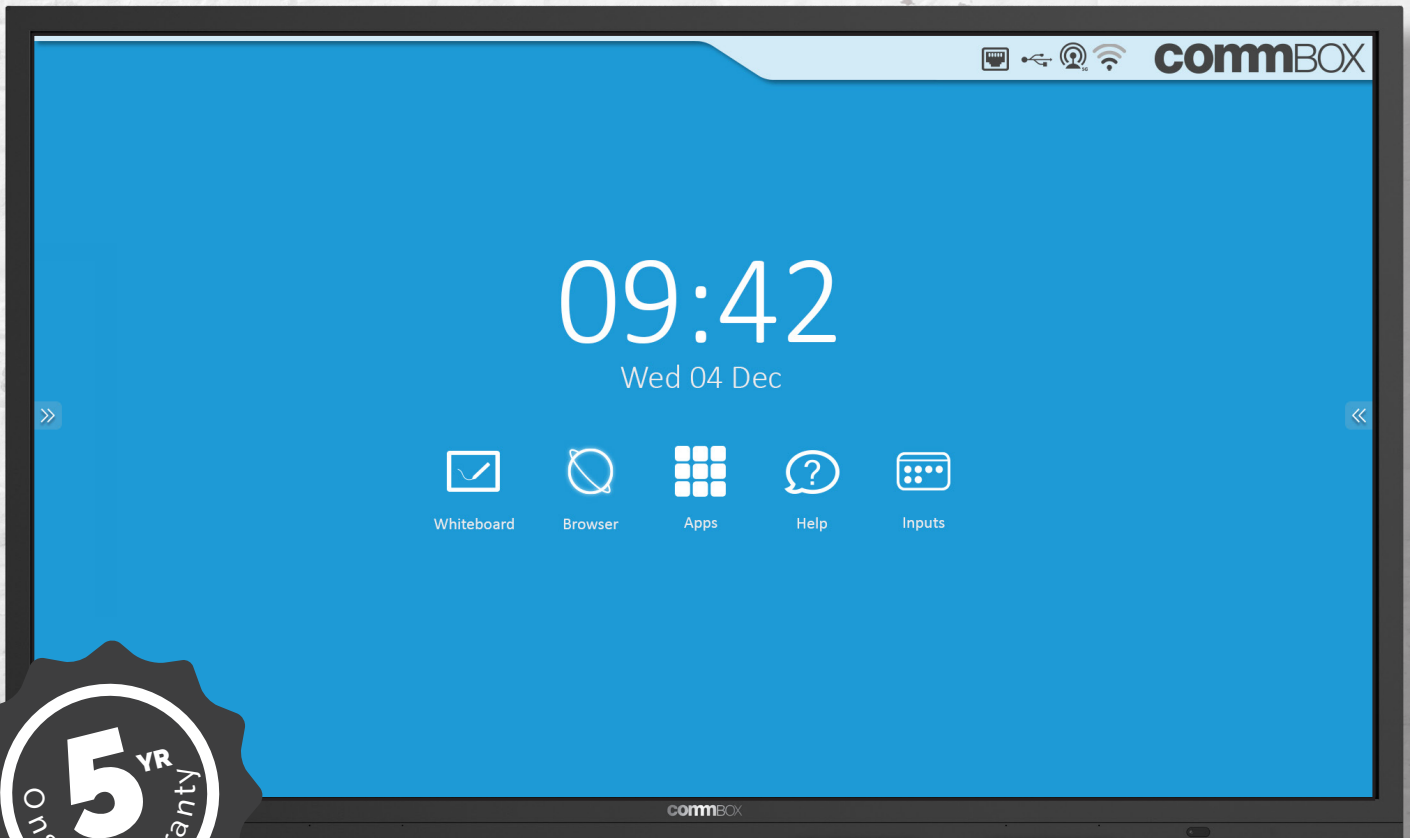

Kookaburra
Educational Resources

Australia's favourite,
premium touchscreen has evolved...

Premium 4K touchscreen with
built-in Android & 5 year onsite warranty

commBOX
Interactive Classic